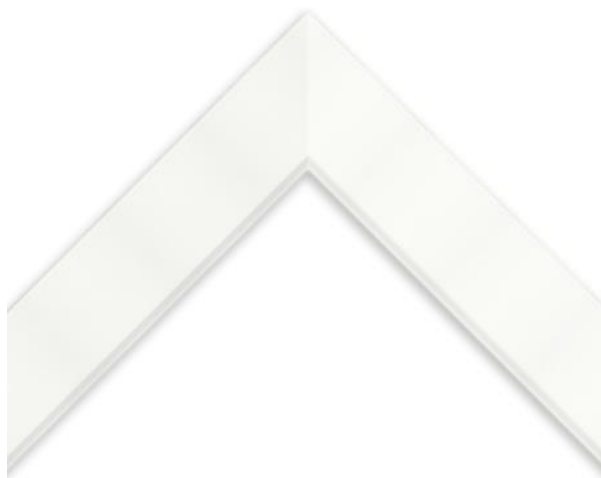

SPECIFICATION SHEET

FRAMED MIRROR

MODEL#: FM 79963-15X36

FRAMED MIRRORS COLLECTION

FEATURES:

- ONE 15X36" HIGH RESOLUTION SILVER PLATE GLASS MIRROR SIZE W/ DECORATIVE FRAME.
- "WALL HUGGER" HANGER FOR MOUNTING INCLUDED.
- STANDARD MOUNTING STYLE IS VERTICAL. FOR HORIZONTAL, PLEASE SPECIFY WHEN ORDERING.
- PACKED IN FOUR WALL (FOLDED DOUBLE WALL) CORRUGATION.
- STYLE: MODERN
- COLOR: WHITE
- FINISH: MATTE

MIRROR FINISHES:

- FLAT POLISHED EDGE
- BEVELED EDGE

OVERALL SIZE DIMENSION: 19" WIDE X 40" HIGH X 1" DEEP