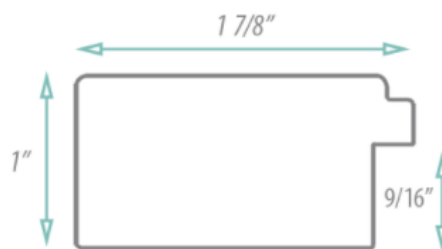

SPECIFICATION SHEET

FRAMED MIRROR

MODEL#: FM 79963-15X36

FRAMED MIRRORS COLLECTION

FEATURES:

- ONE 15X36" HIGH RESOLUTION SILVER PLATE GLASS MIRROR SIZE W/ DECORATIVE FRAME.
- "WALL HUGGER" HANGER FOR MOUNTING INCLUDED.
- STANDARD MOUNTING STYLE IS VERTICAL. FOR HORIZONTAL, PLEASE SPECIFY WHEN ORDERING.
- PACKED IN FOUR WALL (FOLDED DOUBLE WALL) CORRUGATION.
- STYLE: MODERN
- COLOR: WHITE
- FINISH: MATTE

MIRROR FINISHES:

- FLAT POLISHED EDGE
- BEVELED EDGE

OVERALL SIZE DIMENSION: 19" WIDE X 40" HIGH X 1" DEEP